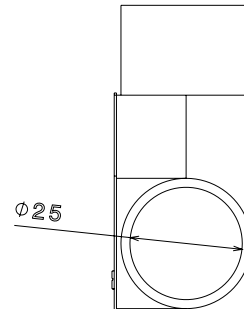

PRODUCT CODE: PIT25B
PIT25 - PVC CONDUIT INSPECTION TEE

DESCRIPTION

25mm PVC Conduit Inspection Tee

FINISH

Black

MATERIAL

PVC

PACKAGING

Packed in qty 20

ADDITIONAL NOTES

Manufactured to BS4607 part 1

Isometric view

Right view

Left view

Front view